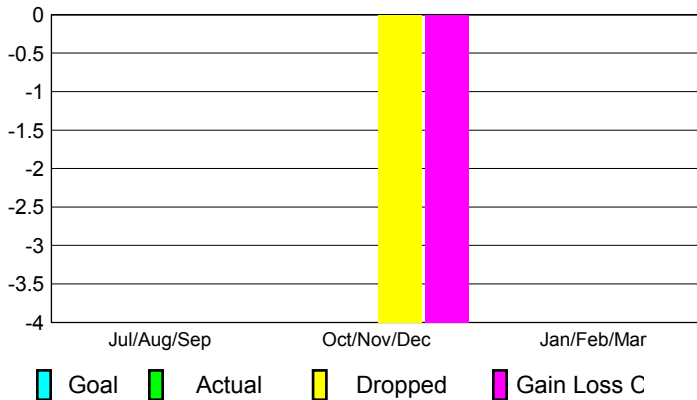

## CLUBS

Club Results  
2012-2013

Clubs  
2011-2012

Month	New Club Goal	Actual New Clubs	Actual Dropped Clubs	Gain/Loss of Clubs	Gain/Loss of Clubs
Jul/Aug/Sep		0	0	0	0
Oct/Nov/Dec		0	-4	-4	-1
Jan/Feb/Mar					-1
<b>Totals</b>		<b>0</b>	<b>-4</b>	<b>-4</b>	<b>-2</b>

### Club Results 2012-2013

Goal, New, Dropped, Gain/Loss

### Comparison of Club Gain/Loss

Current Year Compared to the Previous Year