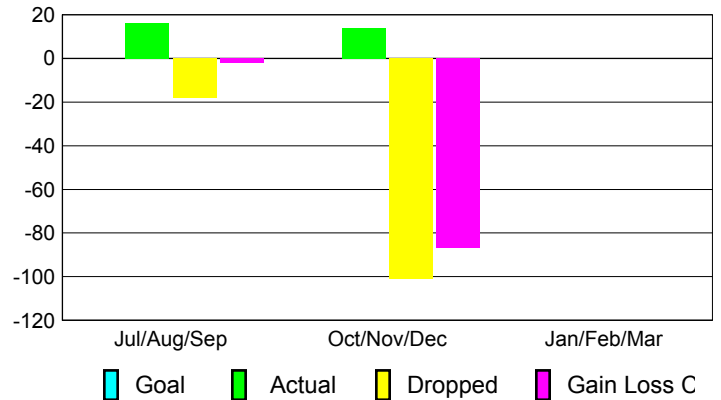

### YTD Status Quo Clubs 2012-2013

Status Quo Clubs Compared to Status Quo Members

## MEMBERSHIP

Membership Results  
2012-2013

Membership  
2011-2012

Month	Net Memb Goal	Actual New Memb	Actual Dropped Memb	Gain/Loss of Memb	Gain/Loss of Memb
Jul/Aug/Sep		16	-18	-2	-3
Oct/Nov/Dec		14	-101	-87	-13
Jan/Feb/Mar					-6
<b>Totals</b>		<b>30</b>	<b>-119</b>	<b>-89</b>	<b>-22</b>

### Membership Results 2012-2013

Goal, New, Dropped, Gain/Loss